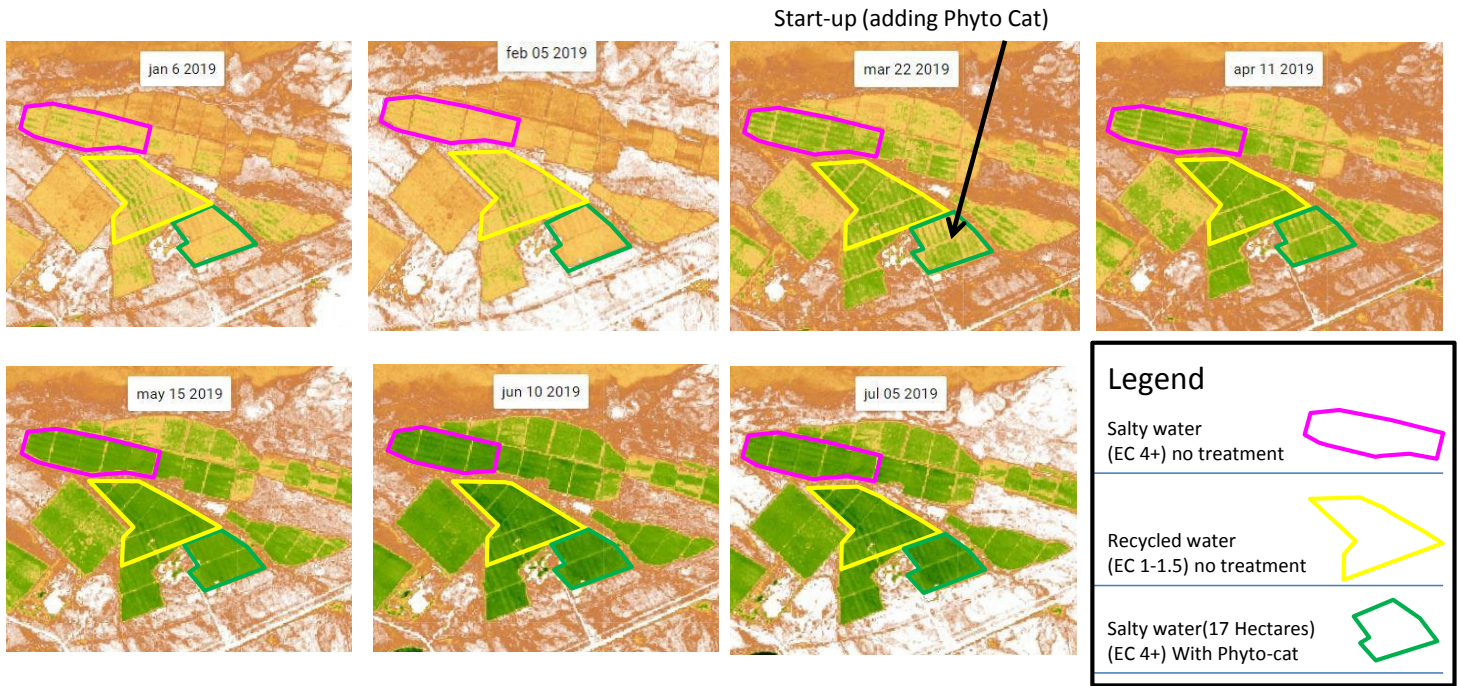

# Phyto-Cat™ Observation

Ruakh Midbar, Olive orchard Location: 34.736644 ,30.9799134

Sentinel S2 satellite images Dates 1.1.2019 – 30.6.2019

NDVI - Vegetation Index